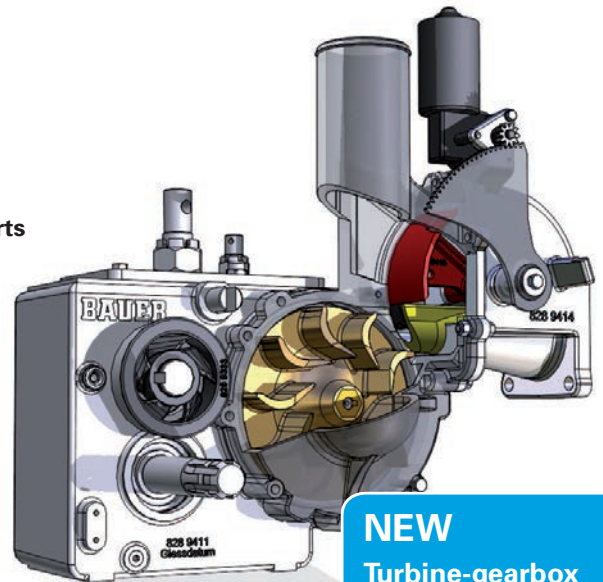

BAUER

FOR A GREEN WORLD

RAINSTAR T32/T42

The compact series for cost effective irrigation

- RAINSTAR with special BAUER PE-pipe
- 2-wheel chassis with adjustable track width and mechanical jack
- Revolving pipe drum-reel – with integrated mechanical leg supports
- Hot dip galvanized pipe drum, turntable and chassis
- Driven via BAUER turbine-gear combination consisting of:
NEW BAUER full-flow turbine TVR 18
NEW BAUER 4-speed gearbox with radial brake and PTO rewind system
- Irrigation computer ECOSTAR 4000S with back up battery and solar panel
- Automatic cart loading

NEW

Turbine-gearbox combination

Full-flow turbine with even greater efficiency & manufactured by BAUER

BAUER

FOR A GREEN WORLD

Thoughtfully engineered for successful irrigation

4-speed-gear box

gives optimized drive ratio for all retraction speeds, includes integrated radial brake and PTO rewind shaft

NEWLY developed pipe drum-reel

with easily accessed drum-reel shaft for fast maintenance

ECOSTAR 4000 S

proven fail-safe technology & simple touch button menu system

Universal wheeled trolley

for large area rainguns or spray boom attachment