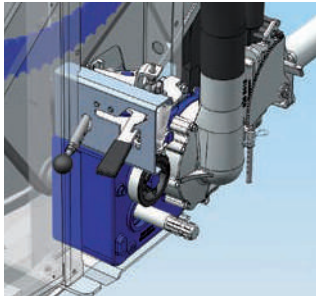

NEW

Turbine-gearbox combination

Full-flow turbine with even greater efficiency & manufactured by BAUER

BAUER

FOR A GREEN WORLD

Thoughtfully engineered for successful irrigation

4-speed-gear box

gives optimized drive ratio for all retraction speeds, includes integrated radial brake and PTO rewind shaft

NEWLY developed pipe drum-reel

with easily accessed drum-reel shaft for fast maintenance

ECOSTAR 4000 S

proven fail-safe technology & simple touch button menu system

Universal wheeled trolley

for large area rainguns or spray boom attachment

- Adjustable track width
- For symmetric and asymmetric retraction of the pipe with pendulum balance

Specification

RAINSTAR Model	Type	PE-pipe dia. mm	PE-pipe length m	Strip width m	Consumption m ³ /h	Nozzle sizes mm	Connection press bar	Weight kg	
								with water	less water
T32	65 - 270	65	270	53 - 68	14 - 35	14.0 - 22.0	3.5 - 11.0	2060	1407
	65 - 320	65	320	53 - 68	14 - 35	14.0 - 22.0	3.5 - 11.0	2227	1452
	65 - 350	65	350	53 - 67	14 - 31	14.0 - 20.0	3.5 - 11.0	2325	1479
	75 - 250	75	250	53 - 76	14 - 49	14.0 - 26.0	3.5 - 11.0	2269	1460
	75 - 280	75	280	53 - 76	14 - 49	14.0 - 26.0	3.5 - 11.0	2401	1496
	75 - 300	75	300	53 - 75	14 - 44	14.0 - 24.0	3.5 - 11.0	2489	1520
	75 - 330	75	330	53 - 75	14 - 44	14.0 - 22.0	3.5 - 11.0	2622	1555
	85 - 220	85	220	55 - 87	17 - 64	16.0 - 28.0	3.5 - 11.0	2412	1538
T42	75 - 350	75	350	53 - 75	14 - 39	14.0 - 22.0	3.5 - 11.0	2781	1650
	85 - 270	85	270	53 - 83	14 - 60	14.0 - 28.0	3.5 - 11.0	2767	1672
	85 - 300	85	300	53 - 83	14 - 60	14.0 - 28.0	3.5 - 11.0	2937	1720
	85 - 320	85	320	53 - 83	14 - 55	14.0 - 26.0	3.5 - 11.0	3051	1752
	90 - 260	90	260	55 - 90	17 - 73	16.0 - 30.0	3.5 - 11.0	2889	1718
	90 - 280	90	280	55 - 88	17 - 71	16.0 - 30.0	3.5 - 11.0	3016	1775
	90 - 300	90	300	55 - 86	17 - 69	16.0 - 30.0	3.5 - 11.0	3144	1792